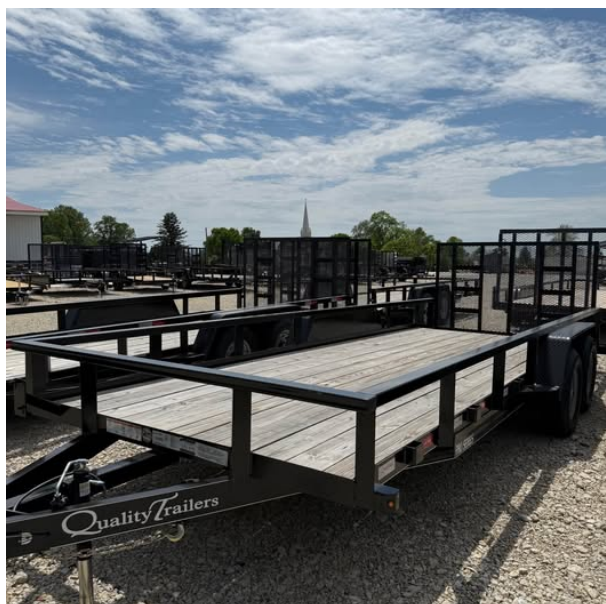

Quality 82x20 Utility Trailer - SKU 000150

\$5,190.00

Specifications:

Brand	Quality Trailers
Condition	New
Model	Pro-BTandem2010K
VIN	7RA1B2028SS000150
Length	20 ft
Width	82 in
Axle	5.2K Electric Brakes
Tires	ST 225/75R15 LRE Westlake 6 Lug
Coupler	Bumper
GVWR	9990 lbs
Trailer Weight	2960 lbs
Payload	7030 lbs
Color	Black
Model Year	2025
Other	18' flat deck + 2' dovetail = 20'