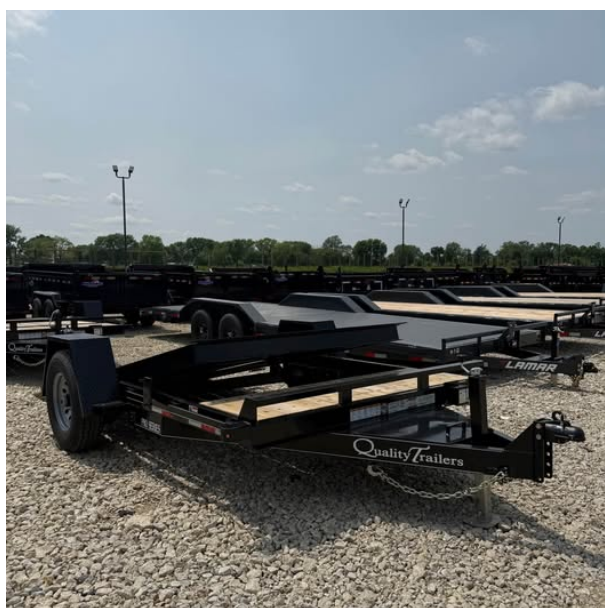

Quality 80x14 Split Tilt Equipment Trailer - SKU 002364

\$5,190.00

Specifications:

Brand	Quality Trailers
Condition	New
Model	Pro-WT147K
VIN	7RA1D1417SS002364
Length	14 ft
Width	80 in
Axle	7K Electric Brakes
Tires	8 Lug WL LRE
Coupler	Bumper
GVWR	7000 lbs
Trailer Weight	2170 lbs
Payload	4830 lbs
Color	Black
Model Year	2025
Other	2' flat deck + 12' tilt deck = 14'