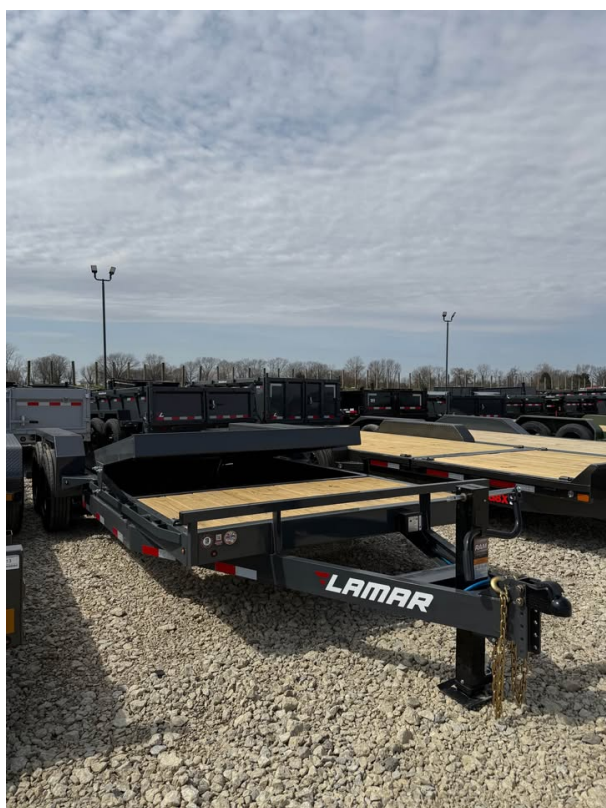

Lamar 83 x 20 Split Tilt Equipment Trailer - SKU 153042

\$8,990.00

Specifications:

Brand	Lamar Trailers
VIN	5RVBT2022TP153042
Condition	New
Model	TD27832014K
Length	20 ft
Width	83 in
Axle	7K EZ LUBE ELECTRIC BRAKE 22.5° UP TORSION AXLE(S)
Tires	215/75 R17.5 (H) 16PLY SS TIRE BLACK WHEEL
Coupler	Bumper
GVWR	15680 lbs
Trailer Weight	3510 lbs
Payload	12170 lbs
Color	Gray
Model Year	2026
Options	Spare mount.
Construction	Steel