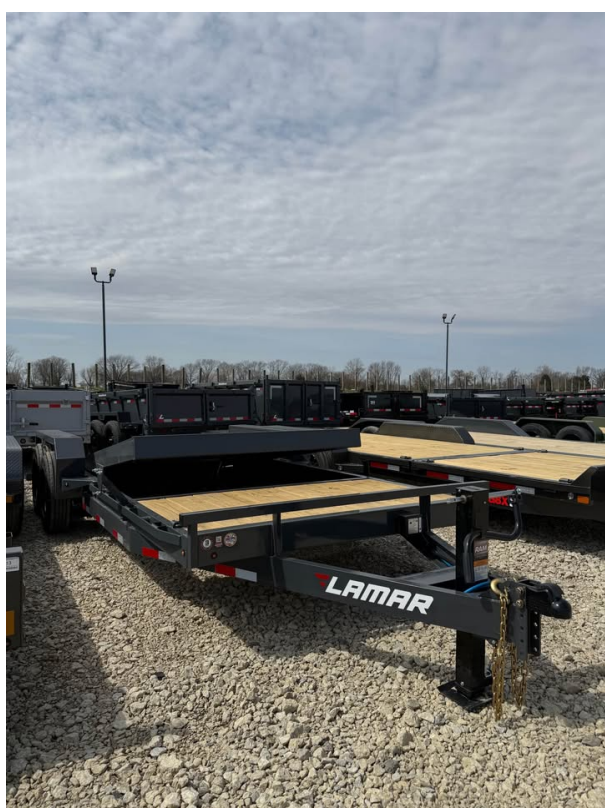

Lamar 83 x 20 Split Tilt Equipment Trailer - SKU 153042

\$8,990.00

Specifications:

Brand	Lamar
VIN	5RVBT2022TP153042
Condition	New
Model	TD27832014K
Length	20 ft
Width	83 in
Axle	7K EZ LUBE ELECTRIC BRAKE 22.5° UP TORSION AXLE(S)
Tires	215/75 R17.5 (H) 16PLY SS TIRE BLACK WHEEL
Coupler	Bumper
GVWR	15680 lbs
Trailer Weight	3510 lbs
Payload	12170 lbs
Color	Gray
Model Year	2026
Options	Spare mount.
Construction	Steel