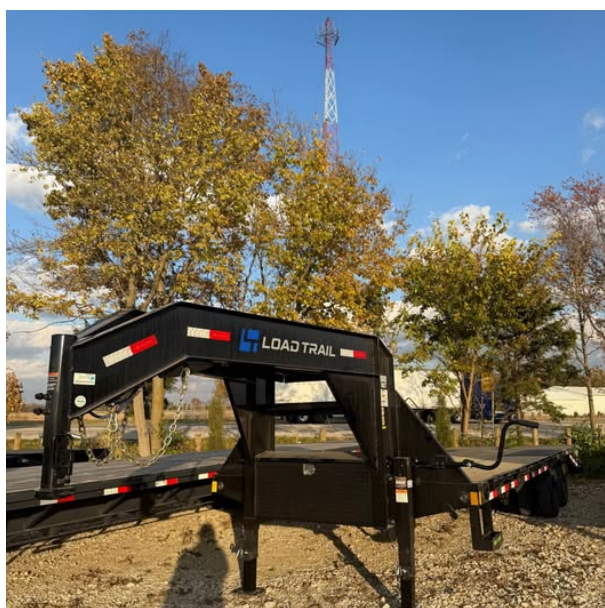

## Load Trail 102 x 28 Gooseneck Flatbed Trailer - SKU 373775

**\$14,990.00**

### Specifications:

Brand	Load Trail Trailers
Condition	New
Model	GP10228-24K
VIN	4ZEGP2826T1373775
Length	28 ft
Width	102 in
Axle	2 - 10000 Lb Dexter Sprg Axles (2 Elec Brakes)(HDSS)
Tires	ST235/80 R16 LRE 10 Ply. (BLACK WHEELS)(Dual)
Coupler	Gooseneck
Cargo Loading	Mega Ramps
GVWR	24000 lbs
Trailer Weight	6926 lbs
Payload	17074 lbs
Color	Black
Model Year	2026
Other	23+5=28. Winch Plate (8" Channel)