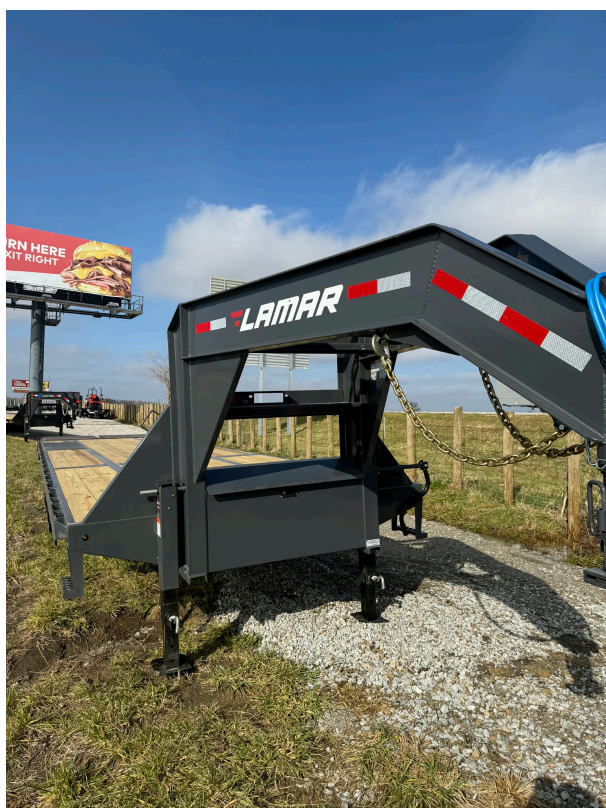

## Lamar 102 x 36 Gooseneck Flatbed Trailer - SKU 149865

**\$21,790.00**

### Specifications:

Brand	Lamar Trailers
VIN	5RVBF3629TP149865
Condition	New
Model	FD2B10236-25.9K
Length	36 ft
Width	102 in
Axle	12K ELECTRIC HYDRAULIC DISK BRAKE SPRING AXLES
Tires	235/80 R16 (E) 10PLY TIRE WITH BLACK DUAL WHEEL
Coupler	Gooseneck
Cargo Loading	Mega Ramps
GVWR	25990 lbs
Trailer Weight	7547 lbs
Payload	18443 lbs
Color	Gray
Model Year	2026
Options	9 sliding strap winches with straps.. Pierced beam. Winch plate. 4" raised neck and coupler. 4' side mount tool box. Torque tube. 31+5=36.
Construction	Steel