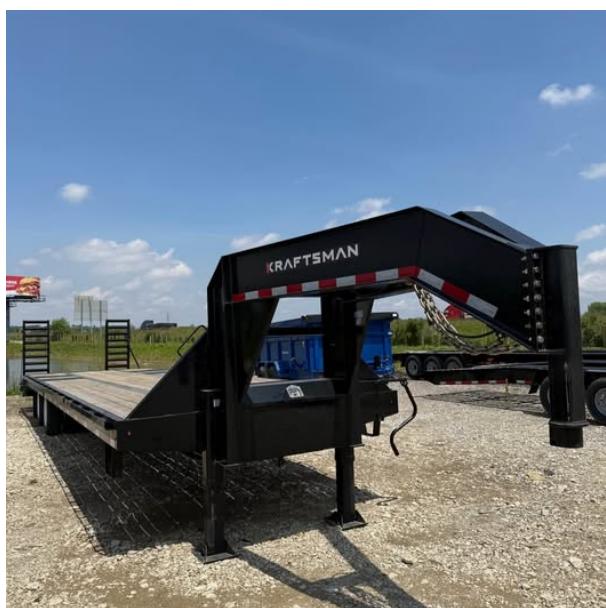

## Kraftsman 102 x 35 Gooseneck Flatbed Trailer - SKU 006680

**\$24,530.00**

### Specifications:

|                     |   |
|---------------------|---|
| Brand               | Kraftsman Trailers                              |
| Condition           | New   |
| Model               | G4-40K-102x35                                   |
| VIN                 | 5E7G43521SR006680                               |
| Length              | 35 ft   |
| Width               | 102 in  |
| Axle                | 15K Oil Bath Electric Brakes                    |
| Tires               | 215/75 R 17.5 Duals                             |
| Coupler             | Gooseneck                                       |
| Ramps               | Stand Up Ramps                                  |
| GVWR                | 40000 lbs                                       |
| Trailer Weight      | 10500 lbs                                       |
| Color               | Black   |
| Model Year          | 2025  |
| Additional Features | Price does not reflect FET taxes or local taxes |