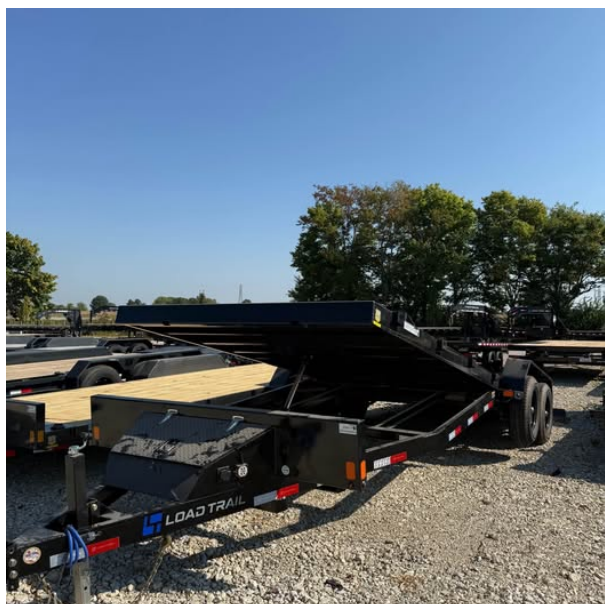

## Load Trail 83 x 22 Car Tilt Trailer - SKU 369877

**\$7,490.00**

### Specifications:

Brand	Load Trail Trailers
Condition	New
Model	TM8322-10K
VIN	4ZETD2225T1369877
Length	22 ft
Width	83 in
Axle	2 - 5200 Lb Dexter Spring Axles (2 Elec FSA Brakes)
Tires	ST225/75 R15 LRD 8 Ply. (BLACK WHEELS)
Coupler	Bumper
GVWR	9990 lbs
Trailer Weight	3245 lbs
Payload	6745 lbs
Color	Black
Model Year	2026
Additional Features	Tuff remote. 1/4" plate for winch. Spare tire mount. Sport box.