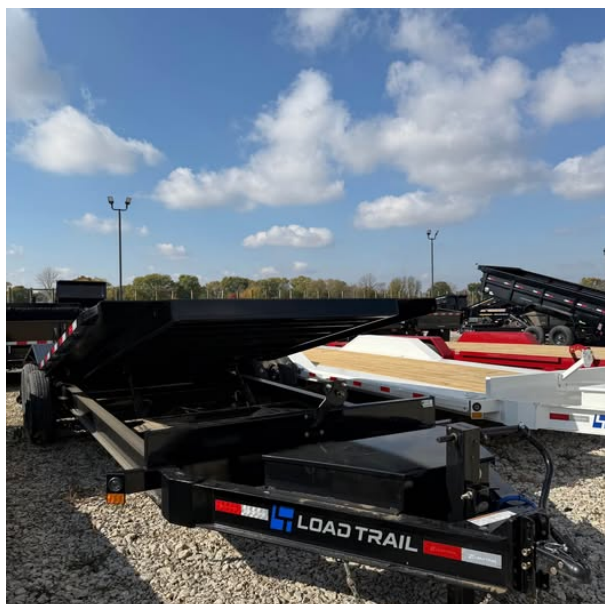

Load Trail 102 x 22 Car Tilt Trailer - SKU 371768

\$12,290.00

Specifications:

Brand	Load Trail Trailers
Condition	New
Model	TH10222-14K
VIN	4ZETD222XT1371768
Length	22 ft
Width	102 in
Axle	2 - 7000 Lb Dexter Torsion Axles(UP)(2 Elec FSA Brakes)
Tires	ST235/80 R16 LRE 10 Ply. (BLACK WHEELS)
Coupler	Bumper
GVWR	14000 lbs
Trailer Weight	4407 lbs
Payload	9593 lbs
Color	Black
Model Year	2026
Other	Front Tongue Mount(MAX-Box w/Divider). Winch Plate (8" Channel). TUFF Wireless Remote (2-Button). Spare Tire Mount. 2 Cylinders Tilt.