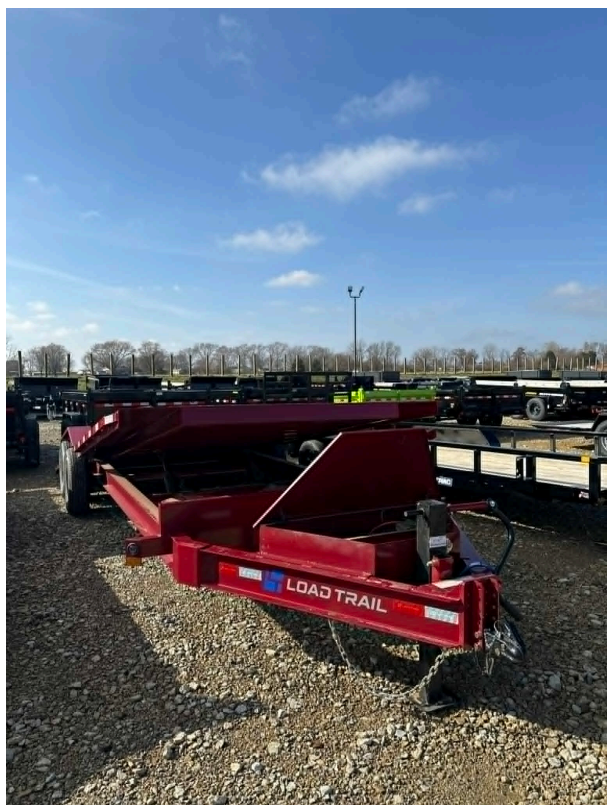

Load Trail 102 x 22 Car Tilt Trailer - SKU 371577

\$12,890.00

Specifications:

Brand	Load Trail Trailers
Condition	New
Model	TH10222-14K
VIN	4ZETD2223T1371577
Length	22 ft
Width	102 in
Axle	2 - 7000 Lb Dexter Torsion Axles(UP)(2 Elec FSA Brakes)
Tires	ST235/80 R16 LRE 10 Ply. (BLACK WHEELS)
Coupler	Bumper
GVWR	14000 lbs
Trailer Weight	4407 lbs
Payload	9593 lbs
Color	Red
Model Year	2026
Options	Winch Plate. Tuff Wireless Remote. Spare Tire Mount. MAX Box.