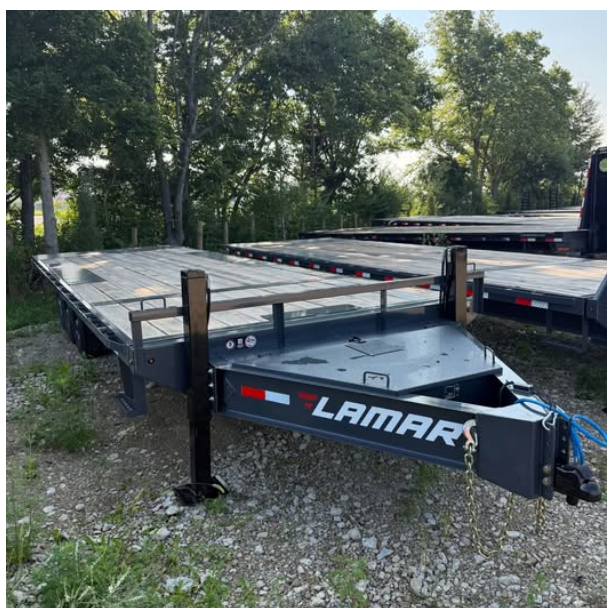

Lamar 102 x 26 Full Deckover Tilt Trailer - SKU 145276

\$16,990.00

Specifications:

Brand	Lamar Trailers
Condition	New
Model	FA3710226-21K
Length	26 ft
Width	102 in
Axle	7K EZ LUBE ELECTRIC BRAKE SPRING AXLE(S)
Coupler	Bumper
GVWR	21000 lbs
Trailer Weight	6525 lbs
Payload	14475 lbs
Color	Gray
Model Year	2026
Additional Features	Dual Hydraulic Jacks. 4' Side Mount Tool Box. Wireless Tuff Remote. Oak Floor. Winch Plate. Solar Charger/Battery Maintainer. Upgraded Tires.