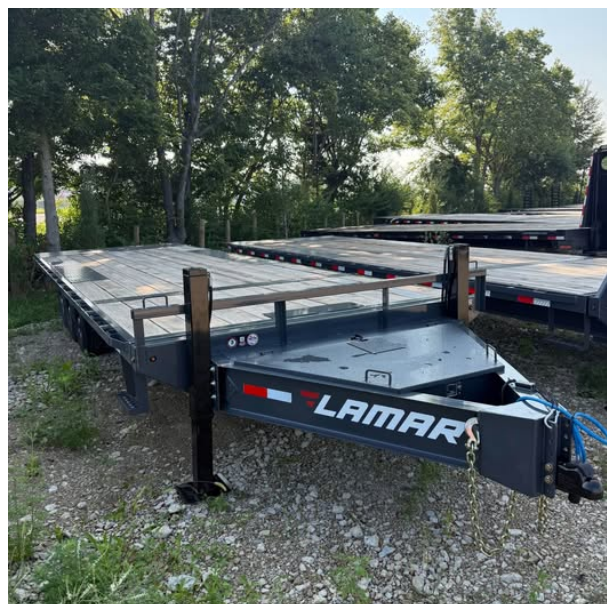

TRAILER SALES OF INDIANA

Visit us at:
4324 E State Rd. 244
Shelbyville, IN 46176

Call Us: (317) 743-0020
Email Us: sales@trailersalesofindiana.com

Lamar 102 x 26 Full Deckover Tilt Trailer - SKU 145276

\$16,990.00

Specifications:

Brand	Lamar
Condition	New
Model	FA3710226-21K
Length	26 ft
Width	102 in
Axle	7K EZ LUBE ELECTRIC BRAKE SPRING AXLE(S)
Coupler	Bumper
GVWR	21000 lbs
Trailer Weight	6525 lbs
Payload	14475 lbs
Color	Gray
Model Year	2026
Additional Features	Dual Hydraulic Jacks. 4' Side Mount Tool Box. Wireless Tuff Remote. Oak Floor. Winch Plate. Solar Charger/Battery Maintainer. Upgraded Tires.