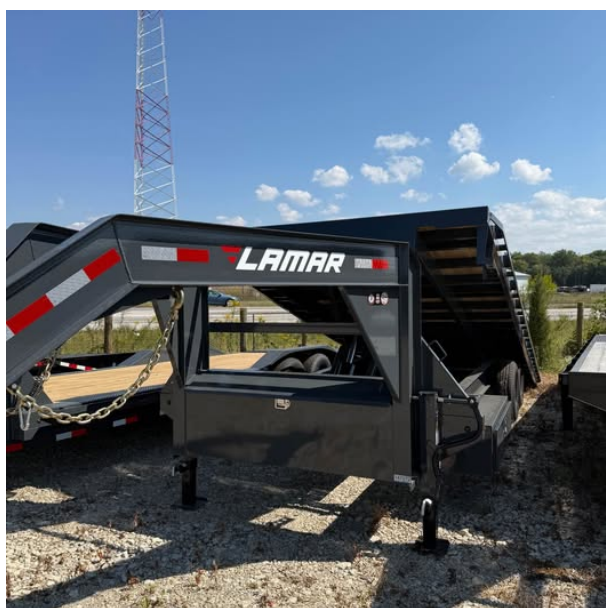

## Lamar 102 x 24 Full Deckover Tilt Trailer - SKU 147072

**\$12,390.00**

### Specifications:

Brand	Lamar Trailers
Condition	New
Model	FA2710224-14K
VIN	5RVBF2421TP147072
Length	24 ft
Width	102 in
Axle	7K EZ LUBE ELECTRIC BRAKE SPRING AXLE(S)
Tires	235/80 R16 (E)10PLY TIRE WITH BLACK WHEEL
Coupler	Bumper
GVWR	14000 lbs
Trailer Weight	5600 lbs
Payload	8400 lbs
Color	Gray
Model Year	2026
Special Features and Options	Winch Plate.