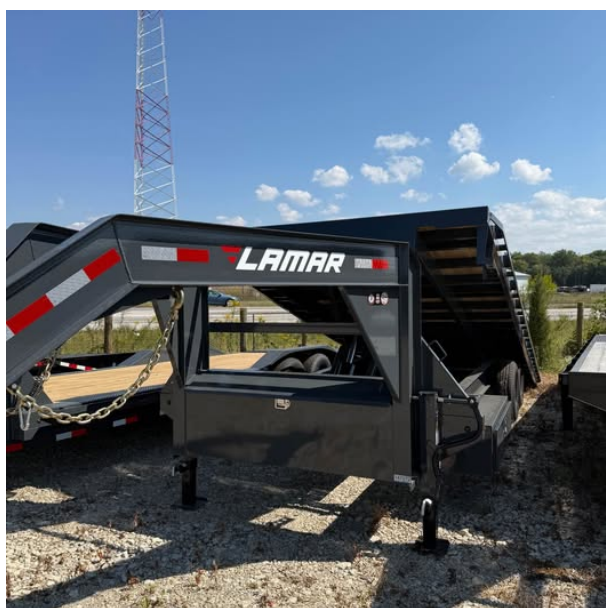

Lamar 102 x 24 Full Deckover Tilt Trailer - SKU 147072

\$12,390.00

Specifications:

Brand	Lamar Trailers
Condition	New
Model	FA2710224-14K
VIN	5RVBF2421TP147072
Length	24 ft
Width	102 in
Axle	7K EZ LUBE ELECTRIC BRAKE SPRING AXLE(S)
Tires	235/80 R16 (E)10PLY TIRE WITH BLACK WHEEL
Coupler	Bumper
GVWR	14000 lbs
Trailer Weight	5600 lbs
Payload	8400 lbs
Color	Gray
Model Year	2026
Special Features and Options	Winch Plate.