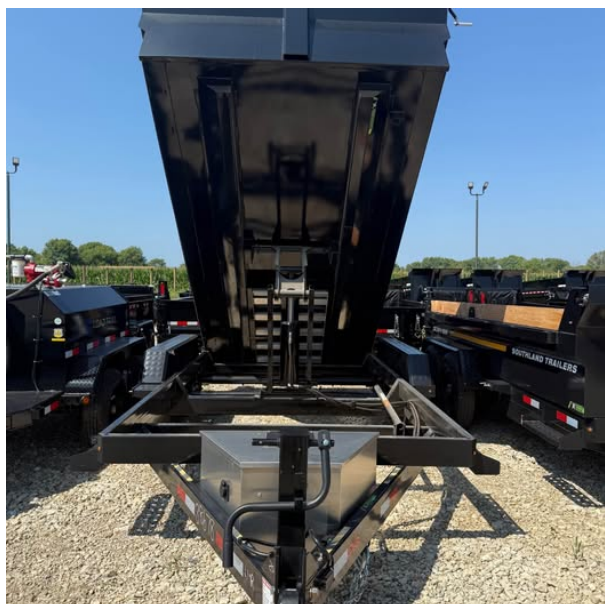

Southland 82x14 Dump Trailer - SKU 129282

\$10,890.00

Specifications:

Brand	Southland Trailers
Construction	Steel
Condition	New
Model	SL714-16KHS
VIN	2SFKL4364T1129282
Length	14 ft
Width	82 in
Height	40
Axle	8K Grease Electric Brakes
Tires	ST235/85R16 G Steel
Coupler	Bumper
Ramps	Slide In Ramps
GVWR	17597 lbs
Trailer Weight	4187 lbs
Payload	13410 lbs
Color	Black
Model Year	2026
Additional Features	Solar Panel. Two Way Gate