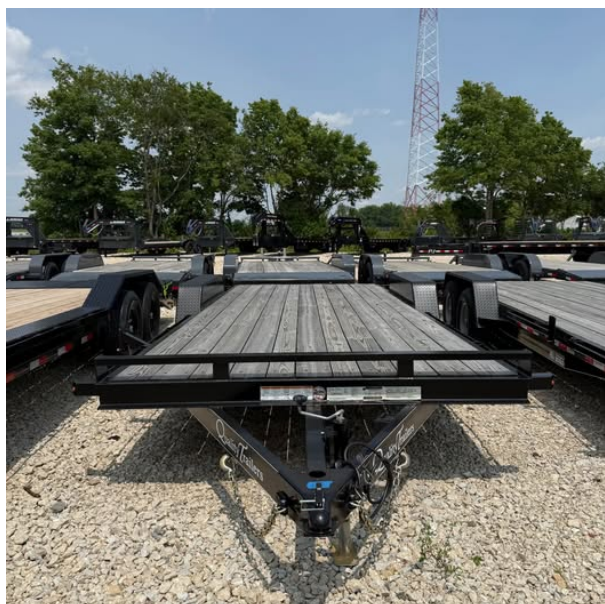

TRAILER SALES OF INDIANA

Visit us at:
4324 E State Rd. 244
Shelbyville, IN 46176

Call Us: (317) 743-0020
Email Us: sales@trailersalesofindiana.com

Quality 82x20 Car Hauler - SKU 002865

\$4,790.00

Specifications:

| | |
|----------------|-----------------------------------|
| Brand | Quality Trailers |
| Condition | New |
| Model | Pro-AW2010K |
| VIN | 7RA1A2028RS002865 |
| Length | 20 ft |
| Width | 82 in |
| Axle | 5.2K Electric Brakes |
| Tires | ST 225/75R15 LRE Westlake 6 Lug |
| Coupler | Bumper |
| Cargo Loading | Slide In Ramps |
| GVWR | 9990 lbs |
| Trailer Weight | 2850 lbs |
| Payload | 7140 lbs |
| Color | Black |
| Model Year | 2024 |
| Other | 18' flat deck + 2' dovetail = 20' |