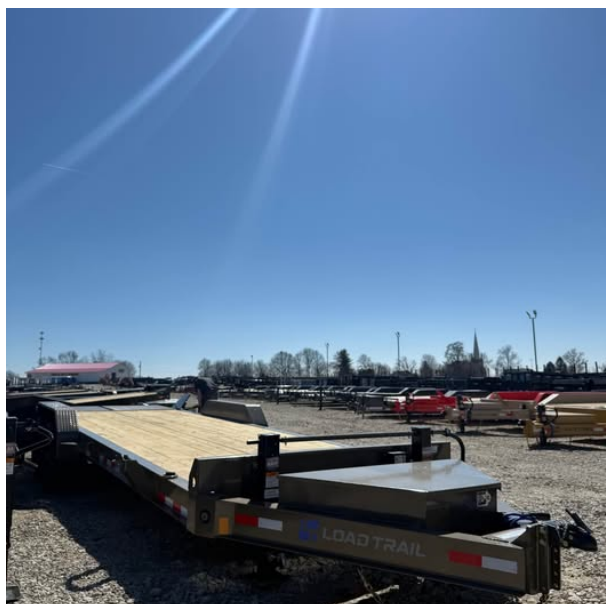

Load Trail 83 x 24 Car Trailer - SKU 380878

\$7,990.00

Specifications:

Brand	Load Trail Trailers
Condition	New
Model	CB8324-14K
VIN	4ZECH2425T1380878
Length	24 ft
Width	83 in
Axle	2 - 7000 Lb Dexter Spring Axles (2 Elec FSA Brakes)
Tires	ST235/80 R16 LRE 10 Ply. (BLACK WHEELS)
Coupler	Bumper
Cargo Loading	Mega Ramps
GVWR	14000 lbs
Trailer Weight	3409 lbs
Payload	10591 lbs
Color	Gray
Model Year	2026
Options	Spare mount. Winch plate. Length includes 4' dove. 20+4=24
Construction	Steel