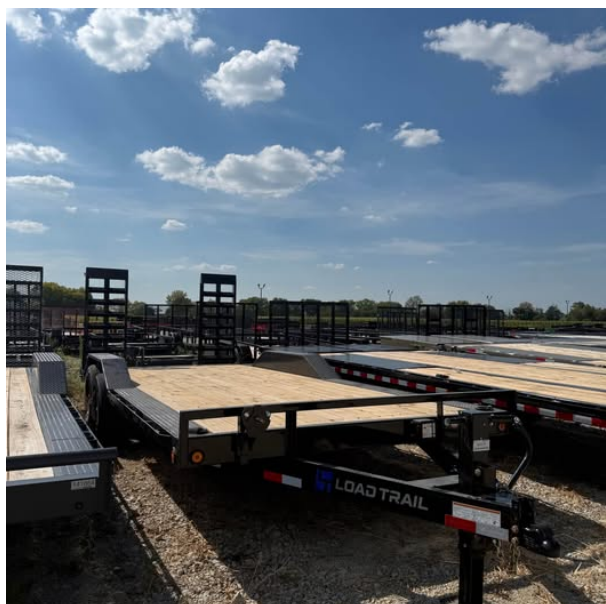

## Load Trail 102 x 20 Car Hauler - SKU 366379

**\$6,890.00**

### Specifications:

Brand	Load Trail Trailers
Condition	New
Model	CH10220-14K
VIN	4ZECH2028T1366379
Length	20 ft
Width	102 in
Axle	2 - 7000 Lb Dexter Spring Axles (2 Elec FSA Brakes)
Tires	ST235/80 R16 LRE 10 Ply. (BLACK WHEELS)
Coupler	Bumper
Cargo Loading	Stand up Ramps
GVWR	14000 lbs
Trailer Weight	3467 lbs
Payload	10533 lbs
Color	Black
Model Year	2026
Additional Features	Spare tire mount. Drive Over Fenders. 18' Flat Deck + 2' Dovetail = 20'