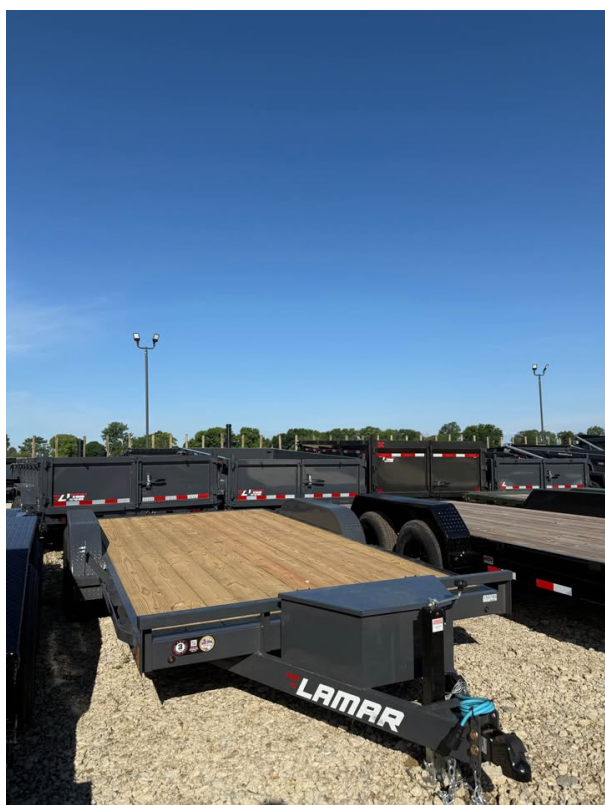

TRAILER SALES OF INDIANA

Visit us at:
4324 E State Rd. 244
Shelbyville, IN 46176

Call Us: (317) 743-0020
Email Us: sales@trailersalesofindiana.com

Lamar 83 x 16 Car Trailer - SKU 155789

\$4,490.00

Specifications:

Brand	Lamar Trailers
VIN	3LTBC162XVM155789
Condition	New
Model	CE2383167K
Length	16 ft
Width	83 in
Axle	3.5K EZ Lube Electric Brake Spring Axles
Tires	205/75 R15 (C) 6 Ply
Coupler	Bumper
Cargo Loading	Slide In Ramps
GVWR	7000 lbs
Trailer Weight	1840 lbs
Payload	5160 lbs
Color	Gray
Model Year	2027
Options	Spare mount. Tool box. 14 ft deck + 2 ft dove = 16 ft total length
Construction	Steel