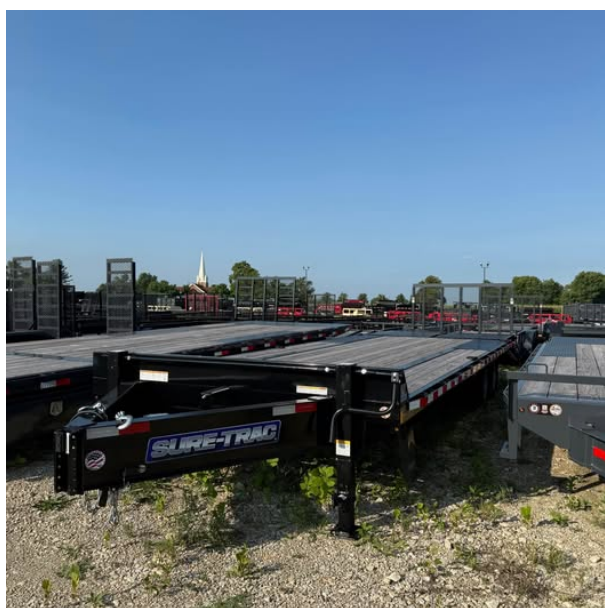

Sure Trac 102 x 25 Bumper Pull Flatbed Trailer - SKU 440111

\$10,290.00

Specifications:

Brand	Sure Trac Trailers
Condition	New
Model	ST102205LPDO2A
VIN	5JW2U2526S3440111
Length	25 ft
Width	102 in
Axle	7K Grease Electric Brakes
Tires	ST235/80R16E 10-PR
Coupler	Bumper
Cargo Loading	Mega Ramps
GVWR	15000 lbs
Trailer Weight	4640 lbs
Payload	10360 lbs
Color	Black
Model Year	2025
Additional Features	20' Flatbed + 5' Dovetail = 25'