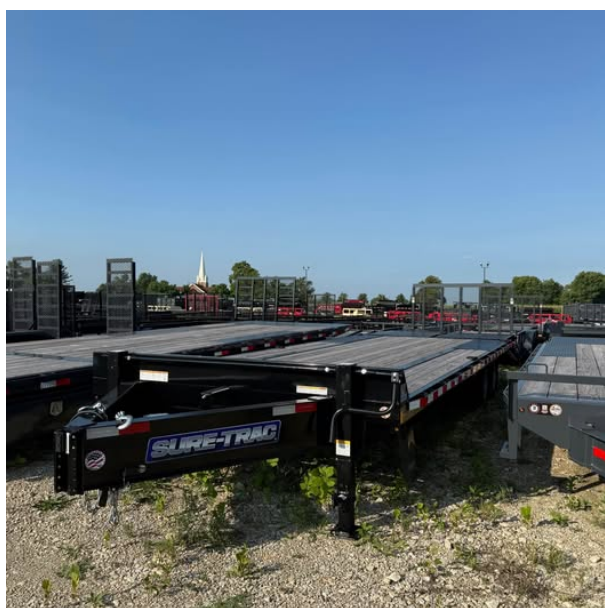

Sure Trac 102 x 25 Bumper Pull Flatbed Trailer - SKU 440111

\$10,490.00

Specifications:

Brand	Sure Trac
Condition	New
Model	ST102205LPDO2A
VIN	5JW2U2526S3440111
Length	25 ft
Width	102 in
Axle	7K Grease Electric Brakes
Tires	ST235/80R16E 10-PR
Coupler	Bumper
Cargo Loading	Mega Ramps
GVWR	15000 lbs
Trailer Weight	4640 lbs
Payload	10360 lbs
Color	Black
Model Year	2025
Additional Features	20' Flatbed + 5' Dovetail = 25'