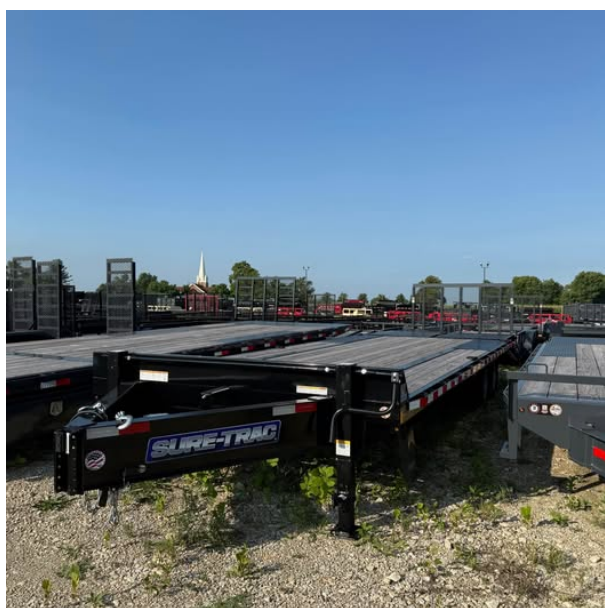

## Sure Trac 102 x 25 Bumper Pull Flatbed Trailer - SKU 440110

**\$10,290.00**

### Specifications:

Brand	Sure Trac Trailers
Condition	New
Model	ST102205LPDO2A
VIN	5JW2U2524S3440110
Length	25 ft
Width	102 in
Axle	7K Grease Electric Brakes
Tires	ST235/80R16E 10-PR
Coupler	Bumper
Cargo Loading	Mega Ramps
GVWR	15000 lbs
Trailer Weight	4640 lbs
Payload	10360 lbs
Color	Black
Model Year	2025
Additional Features	20' Flatbed + 5' Dovetail = 25'