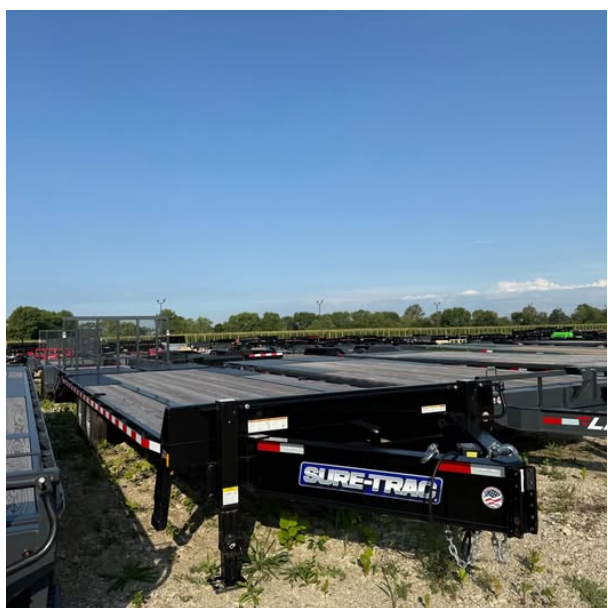

Sure Trac 102 x 25 Bumper Pull Flatbed Trailer - SKU 440109

\$10,290.00

Specifications:

Brand	Sure Trac Trailers
Condition	New
Model	ST102205LPDO2A
VIN	5JW2U2528S3440109
Length	25 ft
Width	102 in
Axle	7K Grease Electric Brakes
Tires	ST235/80R16E 10-PR
Coupler	Bumper
Cargo Loading	Mega Ramps
GVWR	15000 lbs
Trailer Weight	4640 lbs
Payload	10360 lbs
Color	Black
Model Year	2025
Additional Features	20' Flatbed + 5' Dovetail = 25'