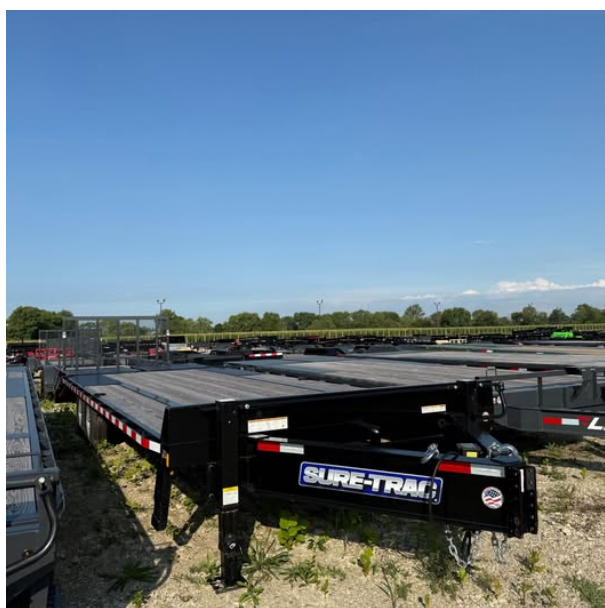

## Sure Trac 102 x 25 Bumper Pull Flatbed Trailer - SKU 440109

**\$10,490.00**

### Specifications:

Brand	Sure Trac
Condition	New
Model	ST102205LPDO2A
VIN	5JW2U2528S3440109
Length	25 ft
Width	102 in
Axle	7K Grease Electric Brakes
Tires	ST235/80R16E 10-PR
Coupler	Bumper
Cargo Loading	Mega Ramps
GVWR	15000 lbs
Trailer Weight	4640 lbs
Payload	10360 lbs
Color	Black
Model Year	2025
Additional Features	20' Flatbed + 5' Dovetail = 25'