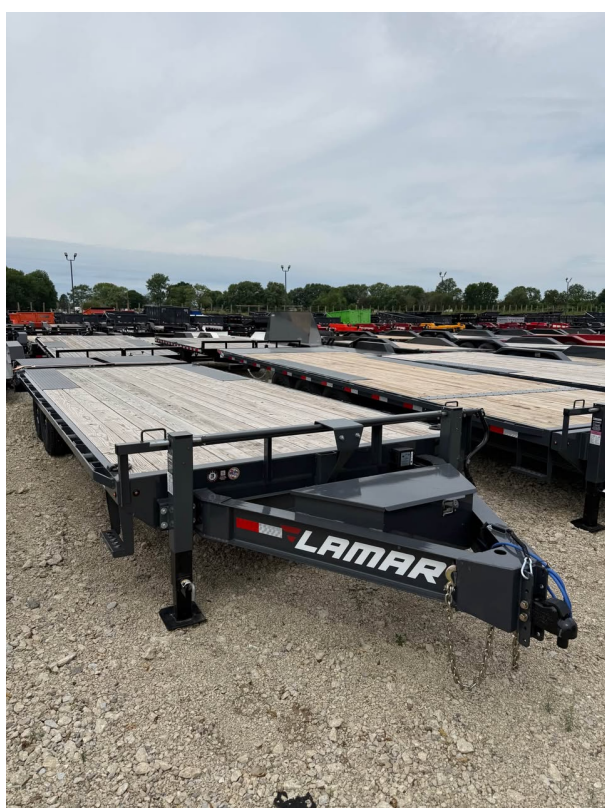

## Lamar 102 x 24 Bumper Pull Flatbed Trailer - SKU 149532

**\$9,490.00**

### Specifications:

Brand	Lamar Trailers
VIN	5RVBF242XSP149532
Condition	New
Model	F82710224-14K
Length	24 ft
Width	102 in
Height	102 in
Axle	7K EZ LUBE ELECTRIC BRAKE SPRING AXLE(S)
Tires	235/80 R16 (E)10PLY TIRE WITH BLACK WHEEL
Coupler	Bumper
Cargo Loading	Mega Ramps
GVWR	14000 lbs
Trailer Weight	4231 lbs
Payload	9769 lbs
Color	Gray
Model Year	2026
Options	Spare mount. Tool box. 19+5=24 total length.
Construction	Steel