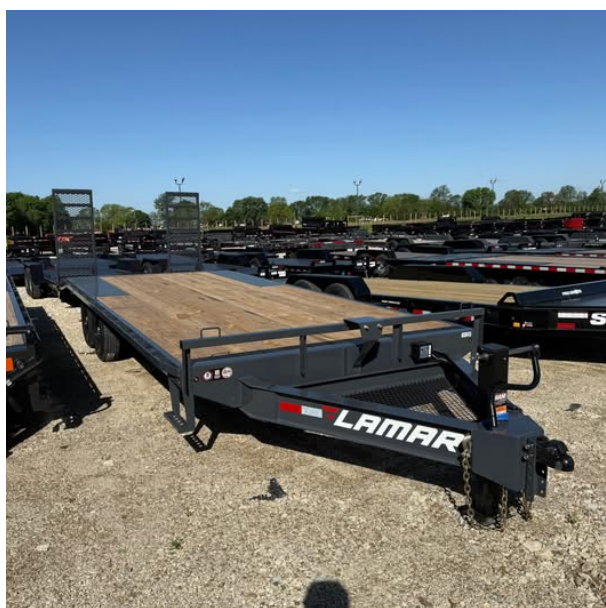

## Lamar 102 x 22 Bumper Pull Flatbed Trailer - SKU 141746

**\$8,290.00**

### Specifications:

Brand	Lamar Trailers
Condition	New
Model	F82710222-14K
Length	22 ft
Width	102 in
Axle	7K EZ LUBE ELECTRIC BRAKE SPRING AXLE(S)
Coupler	Bumper
Cargo Loading	Stand up Ramps
GVWR	14000 lbs
Trailer Weight	3970 lbs
Payload	10030 lbs
Color	Gray
Model Year	2025
Additional Features	Tool Tray. 18' flat deck + 4' dovetail = 22'