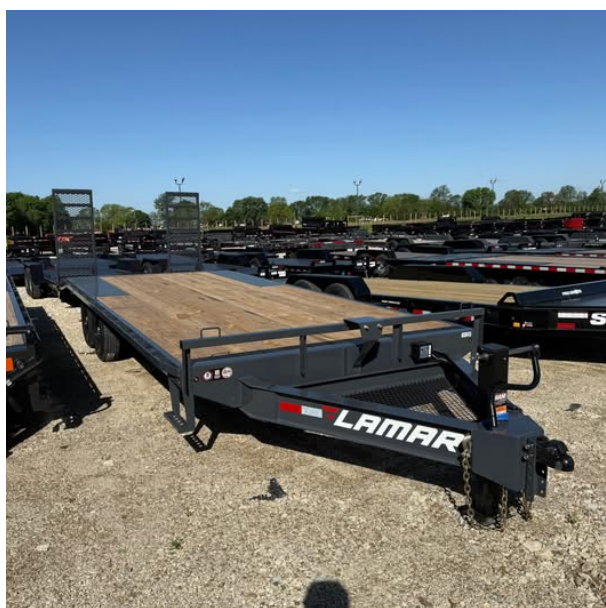

Lamar 102 x 22 Bumper Pull Flatbed Trailer - SKU 141746

\$8,490.00

Specifications:

Brand	Lamar
Condition	New
Model	F82710222-14K
Length	22 ft
Width	102 in
Axle	7K EZ LUBE ELECTRIC BRAKE SPRING AXLE(S)
Coupler	Bumper
Cargo Loading	Stand up Ramps
GVWR	14000 lbs
Trailer Weight	3970 lbs
Payload	10030 lbs
Color	Gray
Model Year	2025
Additional Features	Tool Tray. 18' flat deck + 4' dovetail = 22'